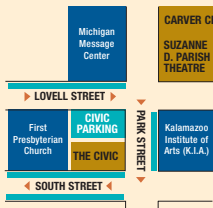

2008-2009 SINGLE TICKET PRICES

PLAYS & MUSICALS

thursday, sunday

$17 adult

$14 senior/student

$9 children 12 & under

friday, saturday

$22 adult

$19 senior/student

$9 children 12 & under

YOUTH THEATRE

$6.50 all tickets

$4 groups of 20 or more

YOUTH THEATRE SPECIAL EVENT

$7.50 all tickets

no group rates available

BOX OFFICE: 269-343-1313

HOURS: Mon-Fri 10am - 6pm

OPEN SATURDAYS:

During auditorium productions (5pm - 7pm)

The Box Office is also open

one hour prior to all performances.

BUSINESS OFFICE: 269-343-2280

FAX: 269-343-0532

HOURS: Mon-Fri 9am - 5pm

WEBSITE: www.kazoocivic.com

FREE PARKING